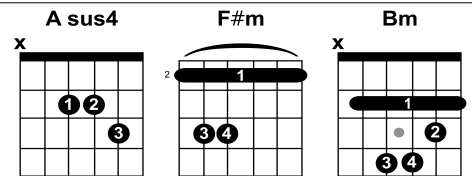

Ticket To Ride – The Beatles

Key: A Capo: Notes: –

[Intro] [play twice... let all notes ring]

```
e|-----0-----0-----0-----0-----|
B|-----2-----0-----2-----2-----0-----|
G|--2-----2-----2-----2-----2-----|
D|-----|
A|-----|
E|-----|
```

(Playing with the lyrics "I think I'm gonna be sad...")

```
e|-----0-----0-----0-----0-----|
B|--2-----2-----0-----2-----2-----0-----|
G|--2-----2-----2-----2-----2-----2-----|
D|--2-----2-----2-----2-----2-----2-----|
A|--0-----0-----0-----0-----0-----|
E|-----|
```

[Verse 1]

A Asus4 A Asus4 A
I think I'm gonna be sad, I think it's today, yeah
Asus4 A Asus4 Bm E
The girl that's driving me mad is going away

[Chorus]

F#m D F#m G
She's got a ticket to ride, she's got a ticket to ride
F#m E A
She's got a ticket to ride, and she don't care.

[Verse 2]

A Asus4 A Asus4 A
She said that living with me is bringing her down, yeah
Asus4 A Asus4 Bm E
For she would never be free when I was around

[Chorus]

F#m D F#m G
She's got a ticket to ride, she's got a ticket to ride
F#m E A
She's got a ticket to ride, and she don't care.

[Bridge]

D7
I don't know why she's riding so high
E E7
She ought to think twice she ought to do right by me
D7
Before she gets to saying goodbye
E
She ought to think twice she ought to do right by me

[Solo]

```
e|-----|
B|-----3-----5b7---r5---3-----|
G|-----2/4-----4-----|
D|--7b8---7---5-----|
A|-----7-----|
E|-----|
```

[Verse 3]

A Asus4 A Asus4 A
I think I'm gonna be sad, I think it's today, yeah
Asus4 A Asus4 Bm E
The girl that's driving me mad is going away

[Chorus]

F#m D F#m G
She's got a ticket to ride, she's got a ticket to ride
F#m E A
She's got a ticket to ride, and she don't care.

[Bridge]

D7
I don't know why she's riding so high
E E7
She ought to think twice she ought to do right by me
D7
Before she gets to saying goodbye
E
She ought to think twice she ought to do right by me

[Solo]

[Verse 4]

A Asus4 A Asus4 A
She said that living with me is bringing her down, yeah
Asus4 A Asus4 Bm E
For she would never be free when I was around

[Chorus]

F#m D F#m G
She's got a ticket to ride, she's got a ticket to ride
F#m E A
She's got a ticket to ride, and she don't care.

[Close] [3x]

A Asus4 A
My baby don't care